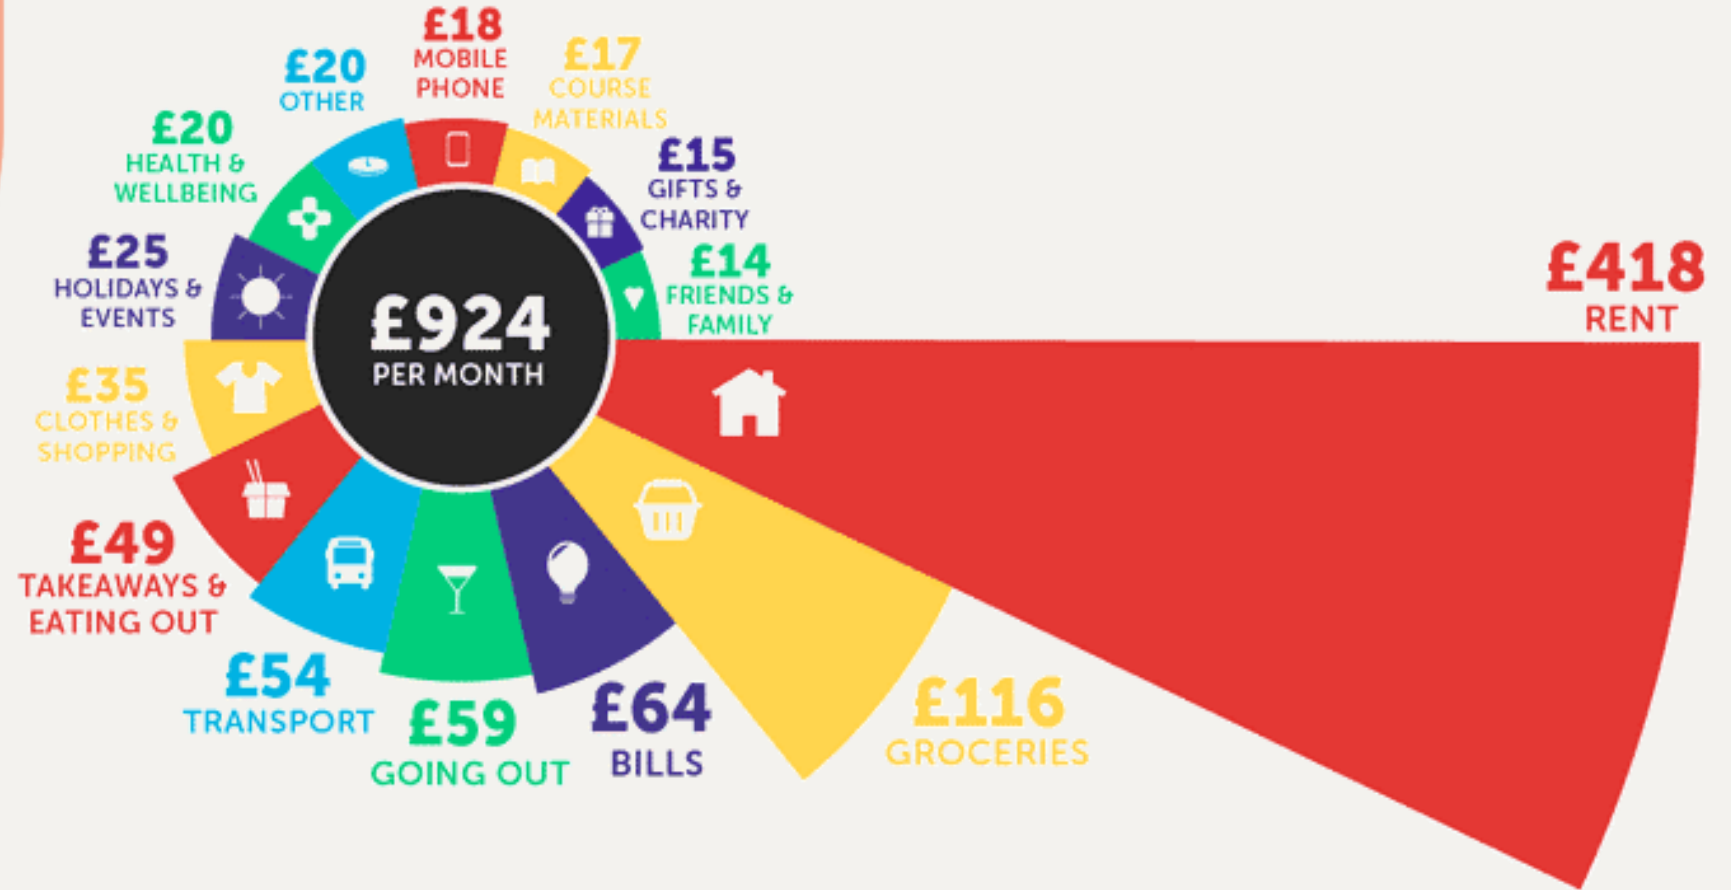

Student Costs

Data from
Savethestudent.org
based on Student
Money Survey